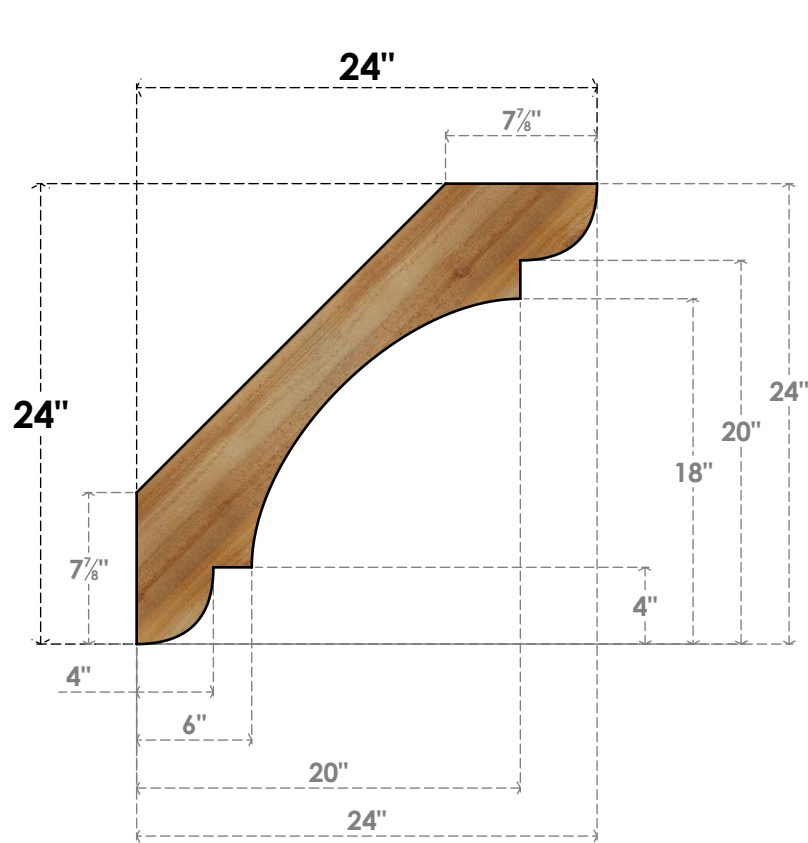

BRC06X24X24OLY00RWR

6"W X 24"D X 24"H OLYMPIC ROUGH SAWN BRACE, WESTERN RED CEDAR

SIDE

FRONT

EKENA MILLWORK
 2300 WEST MAIN ST.
 CLARKSVILLE, TX 75426
 TOLL FREE: 866-607-0453
 WWW.EKENAMILLWORK.COM

NOTES

1. INSTALLATION TO BE COMPLETED IN ACCORDANCE WITH MANUFACTURER'S SPECIFICATIONS.
2. DRAWING MAY NOT BE TO SCALE
3. THIS DRAWING IS INTENDED FOR DESIGN AND PLANNING PURPOSES ONLY.
4. ALL INFORMATION CONTAINED HEREIN WAS CURRENT AT THE TIME OF DEVELOPMENT BUT MUST BE REVIEWED AND APPROVED BY THE PRODUCT MANUFACTURER TO BE CONSIDERED ACCURATE.
5. PRODUCTS ARE NOT KILN DRIED. THIS ITEM IS UNIQUE AND WILL CONTAIN THE NATURAL VARIATIONS THAT THE WOOD SPECIES OFFERS. THIS MAY RESULT IN VARIATIONS UP TO 1/4"