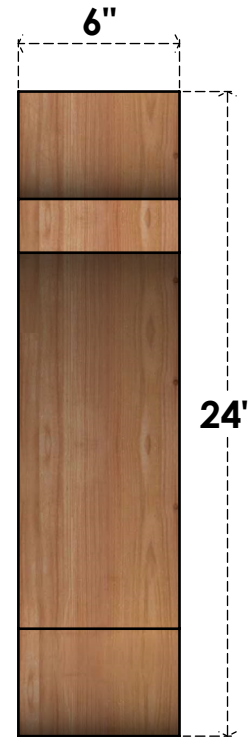

BRC06X24X24OLY00RWR

6"W X 24"D X 24"H OLYMPIC ROUGH SAWN BRACE, WESTERN RED CEDAR

SIDE

FRONT

EKENA MILLWORK
 2300 WEST MAIN ST.
 CLARKSVILLE, TX 75426
 TOLL FREE: 866-607-0453
 WWW.EKENAMILLWORK.COM

NOTES

1. INSTALLATION TO BE COMPLETED IN ACCORDANCE WITH MANUFACTURER'S SPECIFICATIONS.
2. DRAWING MAY NOT BE TO SCALE
3. THIS DRAWING IS INTENDED FOR DESIGN AND PLANNING PURPOSES ONLY.
4. ALL INFORMATION CONTAINED HEREIN WAS CURRENT AT THE TIME OF DEVELOPMENT BUT MUST BE REVIEWED AND APPROVED BY THE PRODUCT MANUFACTURER TO BE CONSIDERED ACCURATE.
5. PRODUCTS ARE NOT KILN DRIED. THIS ITEM IS UNIQUE AND WILL CONTAIN THE NATURAL VARIATIONS THAT THE WOOD SPECIES OFFERS. THIS MAY RESULT IN VARIATIONS UP TO 1/4"